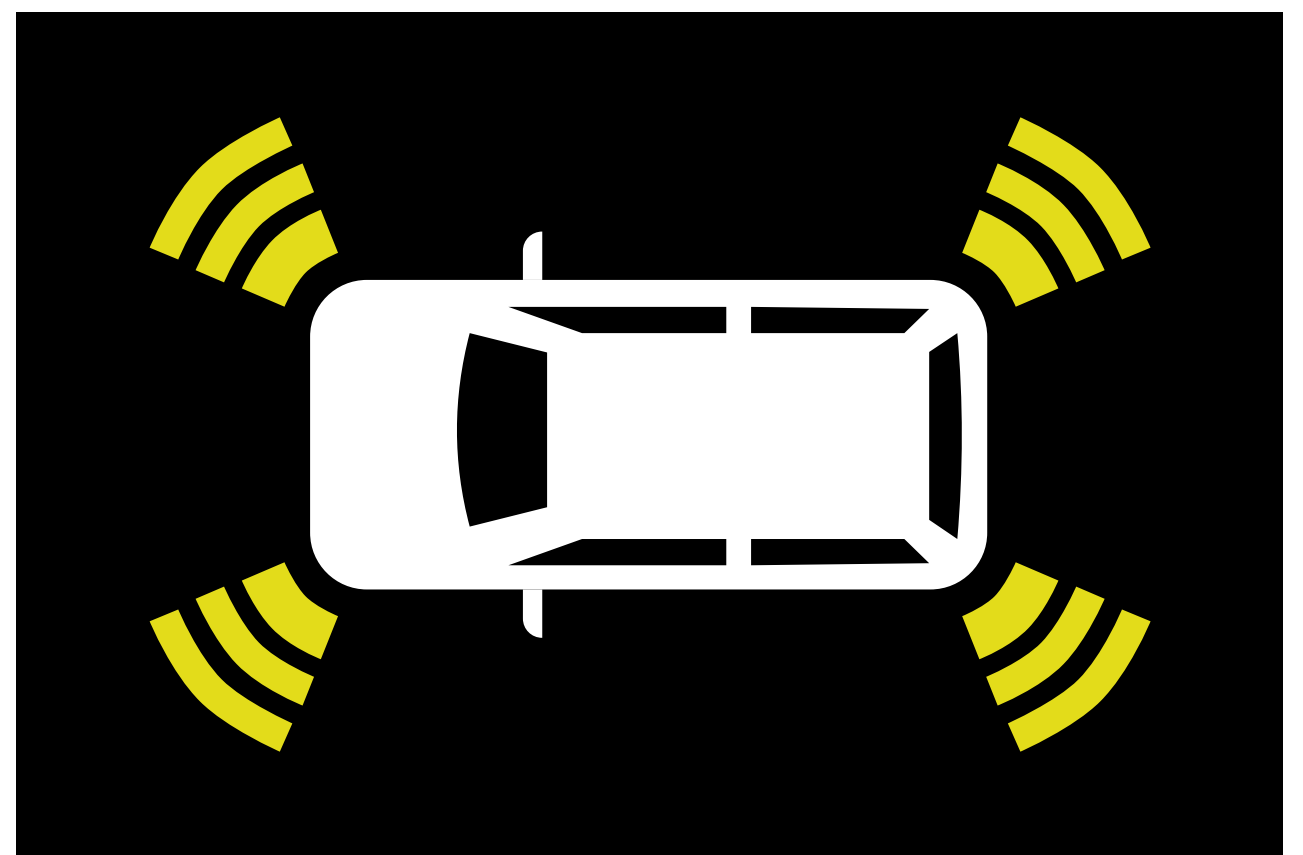

Front & Rear Sonar Sensor

Alerts driver when the vehicle is in close proximity of an object/vehicle.