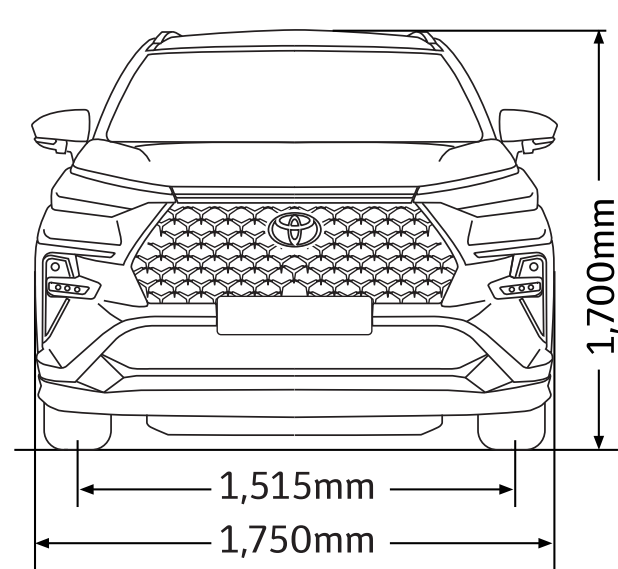

*Functions availability may vary depending on smartphones. For details, please contact your nearest Toyota showroom.

- UMW Toyota Motor reserves the right to alter any details of specifications and equipment without notice.
- Details of specifications and equipment are also subject to change to suit local conditions and requirements.
- Vehicle and specifications in this catalogue may vary from models available locally. Vehicle body and accessory colours might differ slightly from the printed photos in this catalogue.
- All images are used for illustrative purposes.

5 years warranty from the date of first registration with unlimited mileage. Terms and Conditions apply.

The Veloz has been awarded a 5-star ASEAN NCAP safety rating.

Energy Efficient Vehicle

For Your Auto-Financing Needs