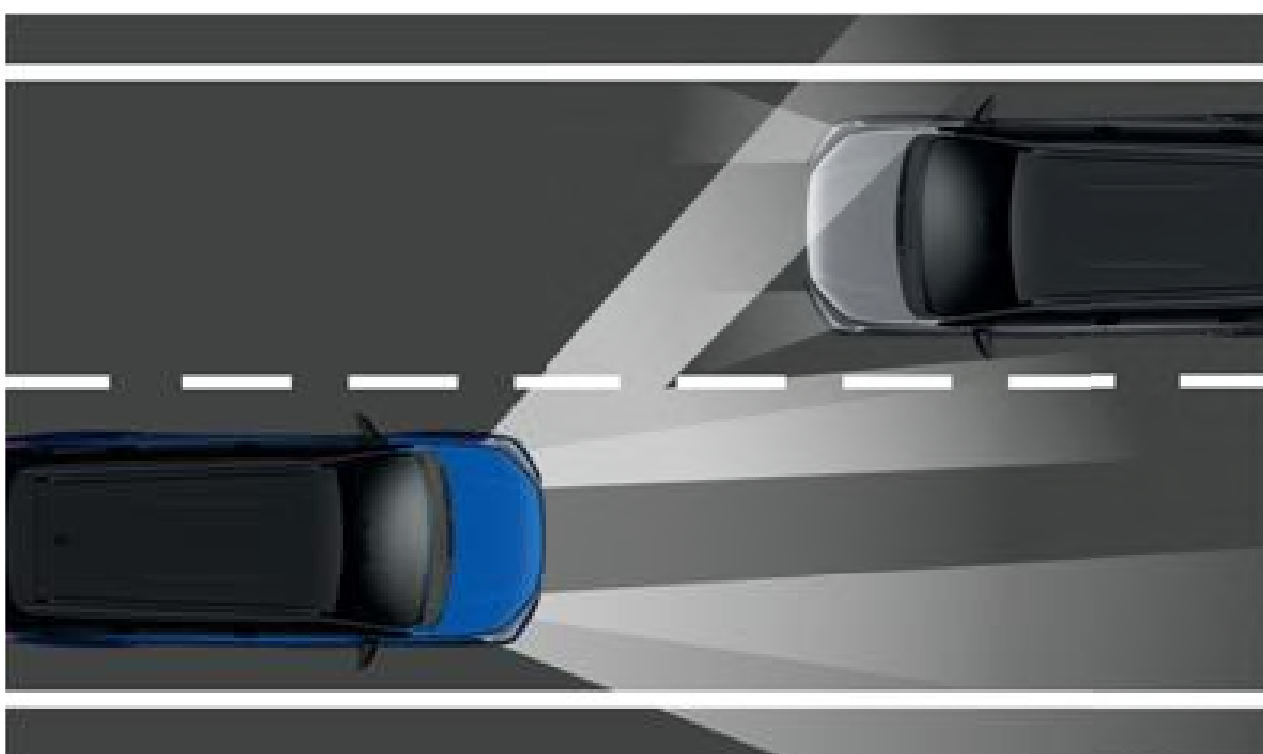

Adaptive Cruise Control (ACC)

Follows the preceding vehicle at a safe distance with its on-board stereo camera.

Adaptive Driving Beam (ADB)

Automatically adjusts the headlamp light distribution to not dazzle preceding and oncoming vehicles.

Actual vehicle may vary from image shown.

360-T ADVANCED

SAFE-T Trust for smoother journeys ahead

Blind Spot Monitor (BSM)

Detects vehicles that may not be visible to the driver when changing lanes or reversing.