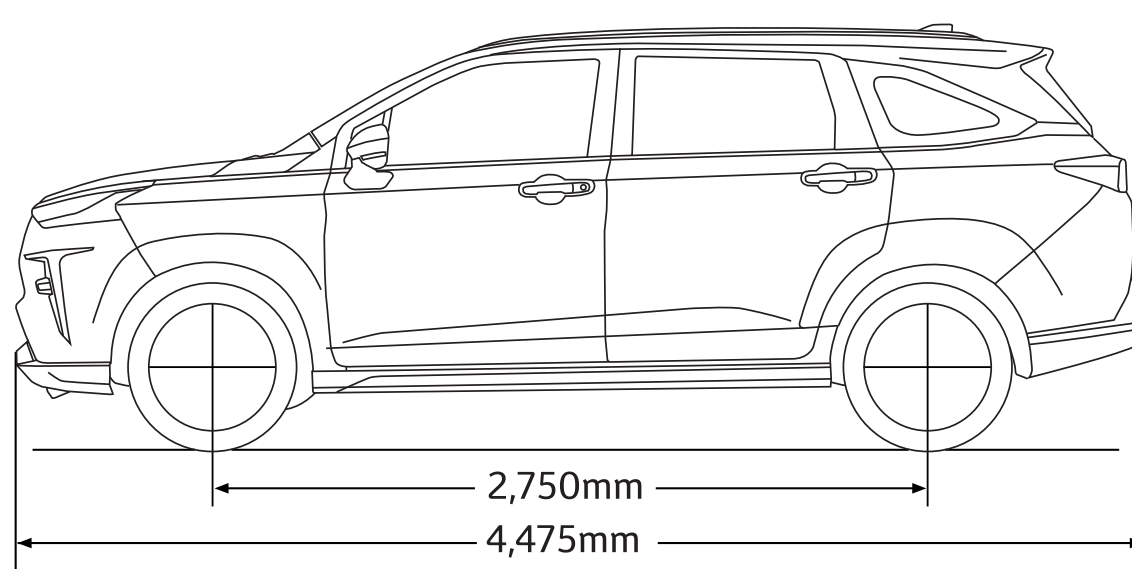

*Functions availability may vary depending on smartphones. For details, please contact your nearest Toyota showroom.

- UMW Toyota Motor reserves the right to alter any details of specifications and equipment without notice.
- Details of specifications and equipment are also subject to change to suit local conditions and requirements.
- Vehicle and specifications in this catalogue may vary from models available locally. Vehicle body and accessory colours might differ slightly from the printed photos in this catalogue.
- All images are used for illustrative purposes.

5 years warranty from the date of first registration with unlimited mileage. Terms and Conditions apply.

The Veloz has been awarded a 5-star ASEAN NCAP safety rating.

Energy Efficient Vehicle

For Your Auto-Financing Needs