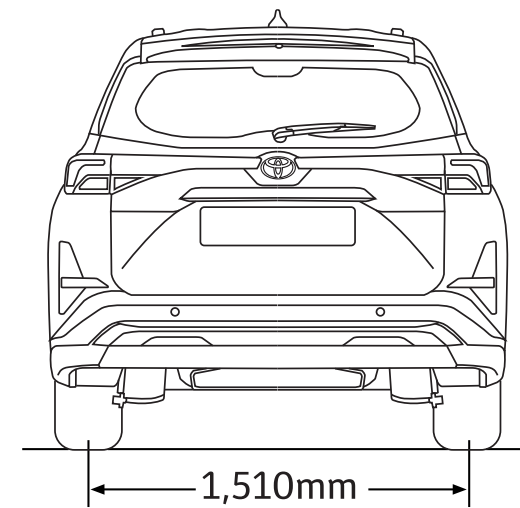

*Functions availability may vary depending on smartphones. For details, please contact your nearest Toyota showroom.

- UMW Toyota Motor reserves the right to alter any details of specifications and equipment without notice.
- Details of specifications and equipment are also subject to change to suit local conditions and requirements.
- Vehicle and specifications in this catalogue may vary from models available locally. Vehicle body and accessory colours might differ slightly from the printed photos in this catalogue.
- All images are used for illustrative purposes.

5 years warranty from the date of first registration with unlimited mileage. Terms and Conditions apply.

The Veloz has been awarded a 5-star ASEAN NCAP safety rating.

Energy Efficient Vehicle

For Your Auto-Financing Needs