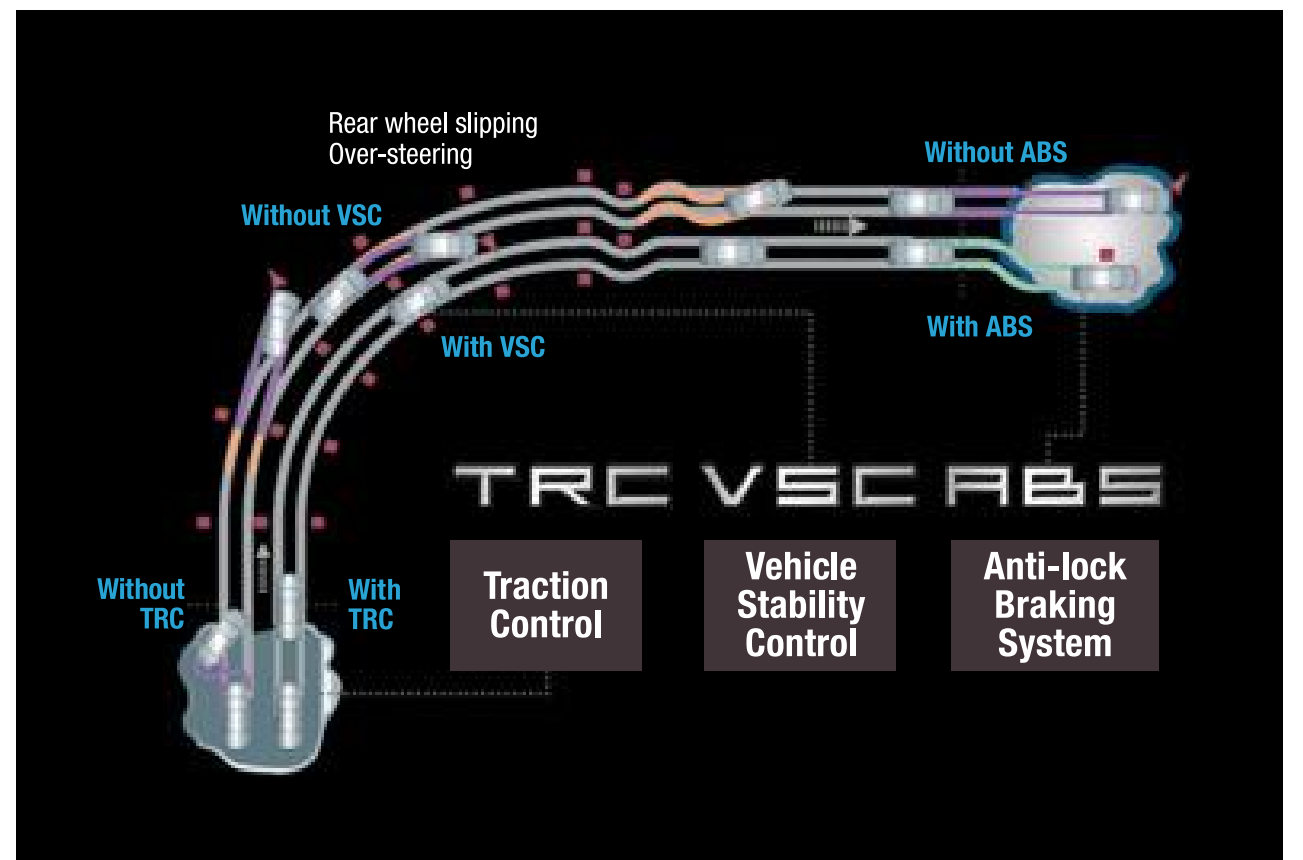

Adaptive Cruise Control (ACC)

Follows the preceding vehicle at a safe distance with its on-board stereo camera.

Adaptive Driving Beam (ADB)

Automatically adjusts the headlamp light distribution to not dazzle preceding and oncoming vehicles.

Actual vehicle may vary from image shown.

360-T ADVANCED

SAFE-T Trust for smoother journeys ahead

Blind Spot Monitor (BSM)

Detects vehicles that may not be visible to the driver when changing lanes or reversing.

Rear Cross Traffic Alert (RCTA)

Assists the driver when in reverse.

3D Panoramic View Monitor (PVM)

Easily maneuver your vehicle in tight spaces.

Vehicle Stability Control (VSC)

with Traction Control (TRC)