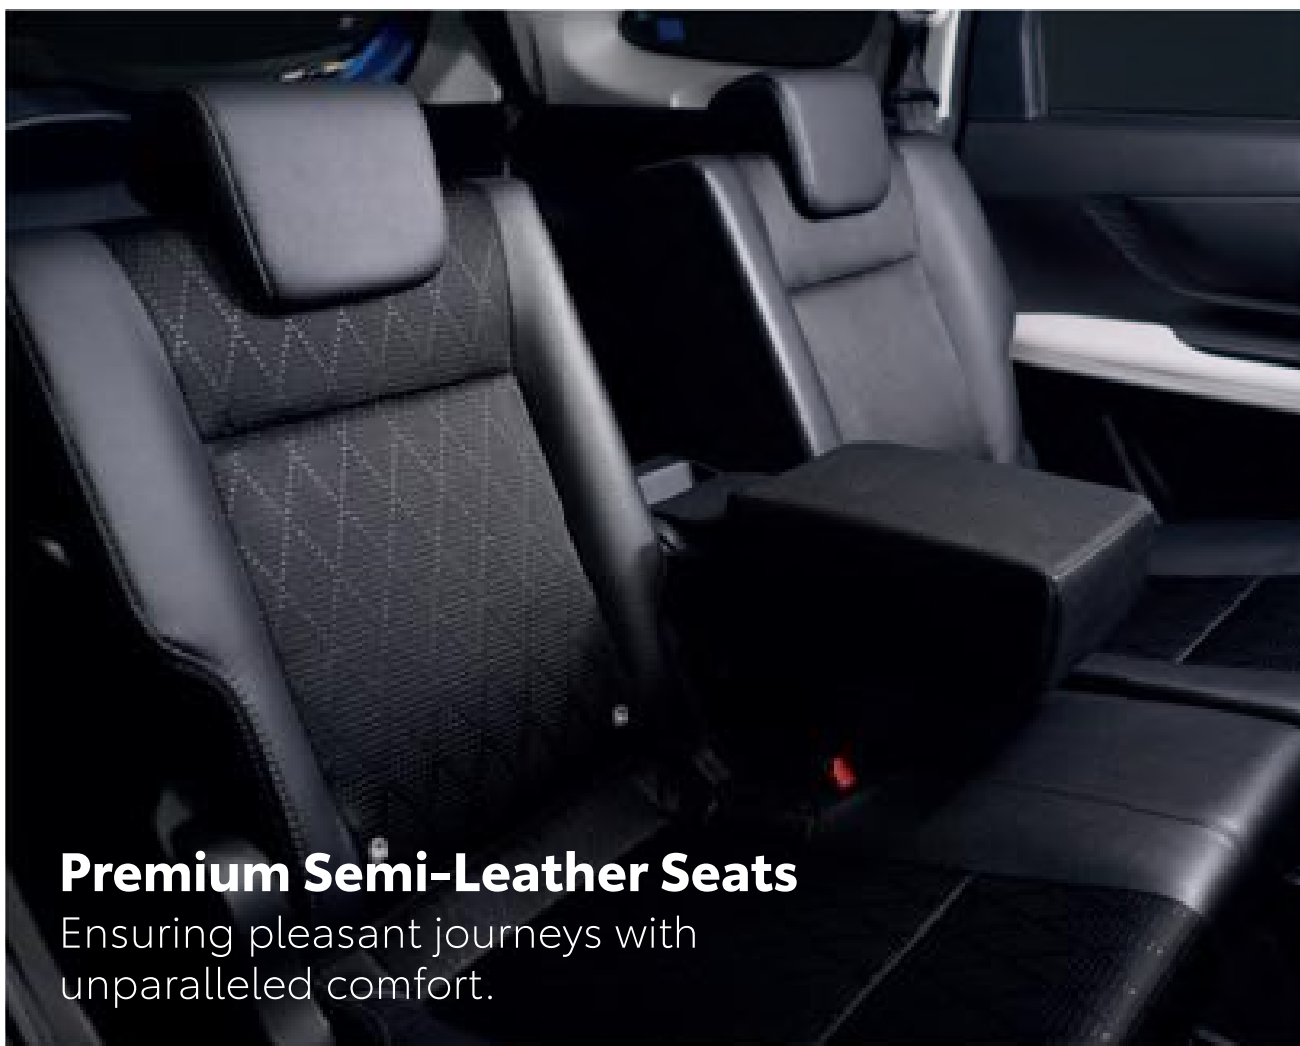

Full LED Rear Combination Lamps

Bold and distinct look.

Outer Mirror Foot Lamp

Enhances visibility as you approach the car.

17" Alloy Rim

Alloy spokes that exude distinctive character.

INTERIOR
**SPACIOUS &
DYNAMIC DESIGN**

In a Veloz, you can drive in style without compromising comfort.

Premium Semi-Leather Seats

Ensuring pleasant journeys with unparalleled comfort.

7" Colour Multi-Information Display

Stay on top of your car's needs, designed with a premium touch.

LED Ambient Light

Amplify comfort and premium feel.

Two-Tone Soft Pad Interior

Elegant finishing that exudes premiumness.

SPACE
**COMFORTABLE
& CONVENIENT**

No matter the place, distance or occasion, the Veloz is versatile and well-equipped to suit your needs.