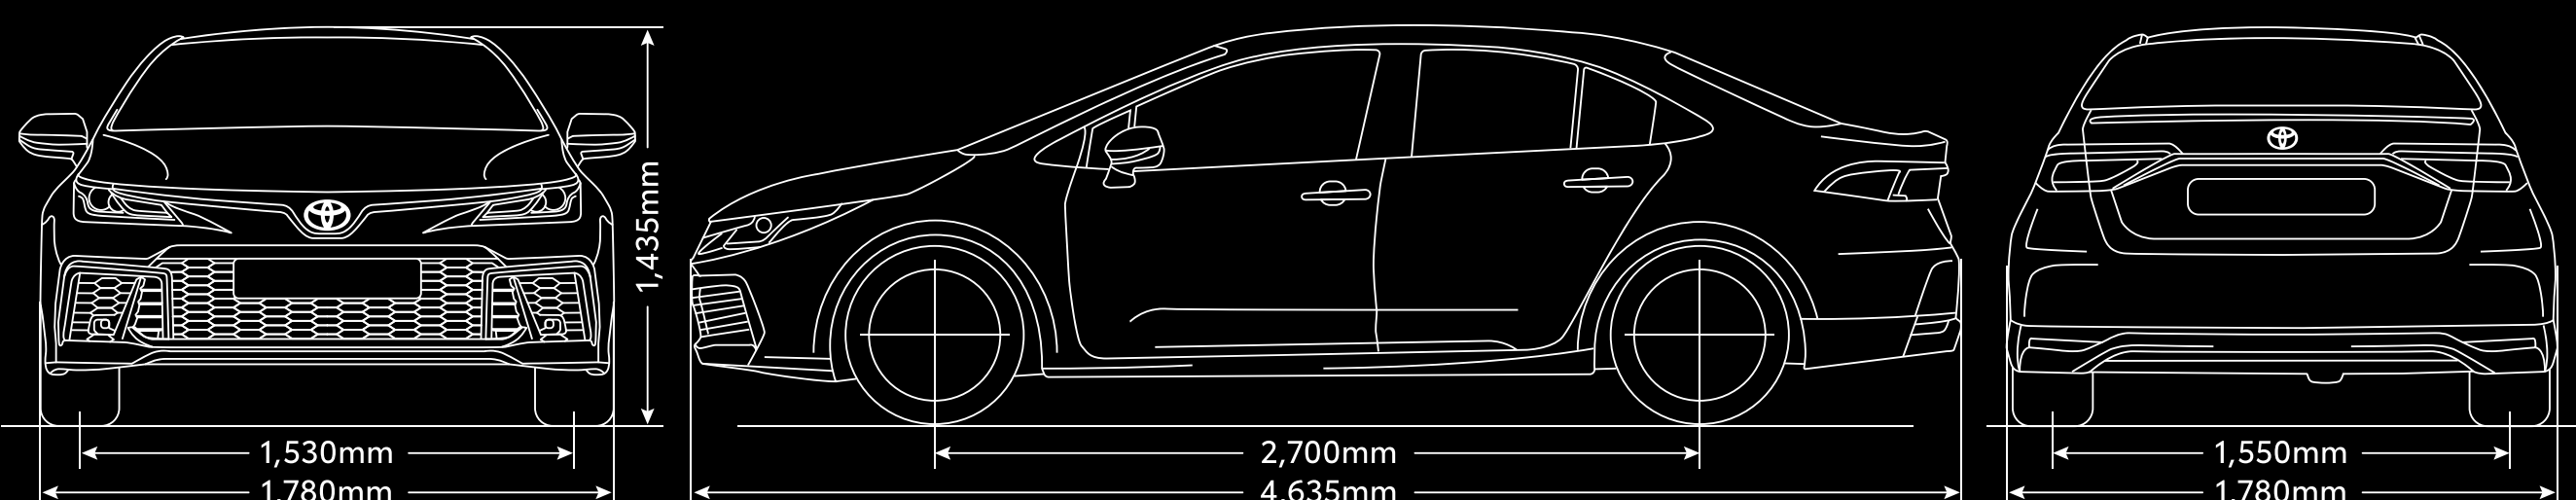

DIMENSIONS