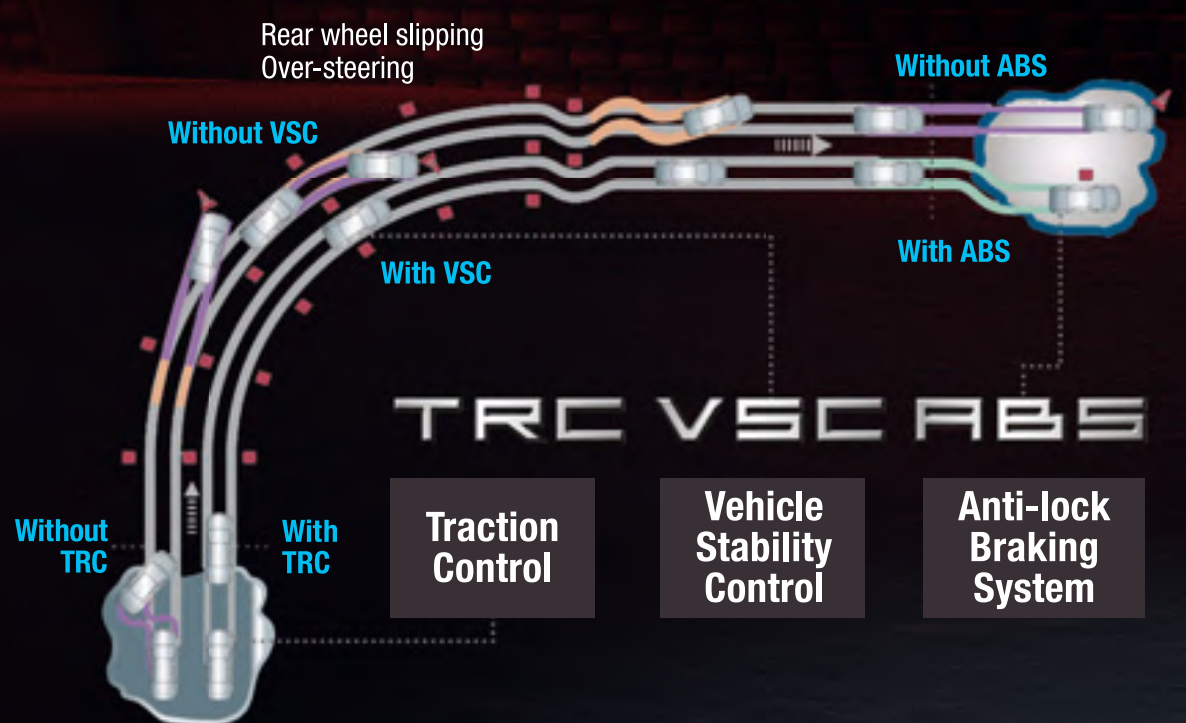

DYNAMIC RADAR CRUISE CONTROL (DRCC) FOR ALL SPEEDS*
Maintains a safe distance with preceding vehicle and brakes automatically when the car ahead stops.

AUTOMATIC HIGH BEAM (AHB)*
Automatically switches between high beam and low beam as needed to provide maximum road visibility.

REAR CROSS TRAFFIC ALERT (RCTA)*
Using radar sensors to detect approaching traffic, the system alerts the driver through audio alerts and flashing side mirror indicators if a vehicle is detected.

TYRE PRESSURE WARNING SYSTEM
Notifies you when tyre pressure is below an acceptable level, helping you maintain optimum fuel efficiency at all times.

360-T Advanced It's all about Trust & Technology by Toyota.

SAFE-T Trust for smoother journeys ahead

3D PANORAMIC VIEW MONITOR (PVM)

7 SRS AIRBAGS

BLIND SPOT MONITOR (BSM)

FRONT & REAR DIGITAL VIDEO RECORDER (DVR)

HILL-START ASSIST CONTROL (HAC)

VEHICLE STABILITY CONTROL (VSC) WITH TRACTION CONTROL (TRC)

360-T Advanced It's all about Trust & Technology by Toyota.

CONNECTIVI-T Technology at your command

10" DISPLAY AUDIO