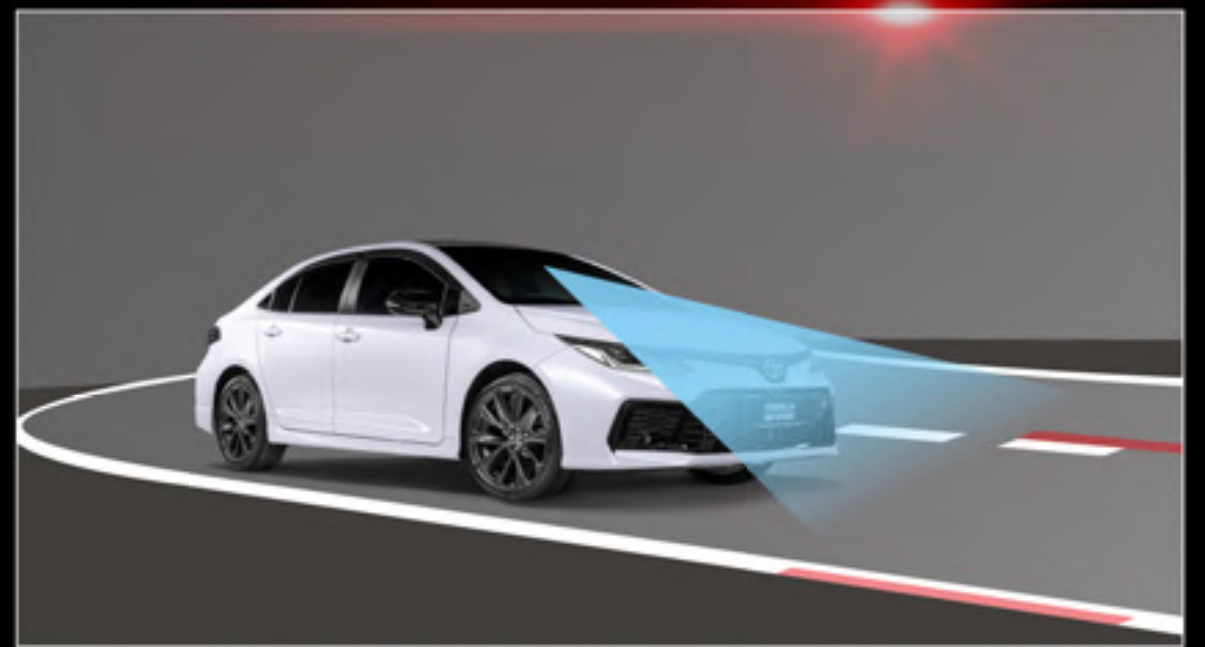

LANE DEPARTURE ALERT (LDA)*
Alerts and assists when you are out of the lane unintentionally. Less swaying, smoother driving.

*Driver remains solely responsible at all times for safe driving.
Actual vehicle may vary from image shown.