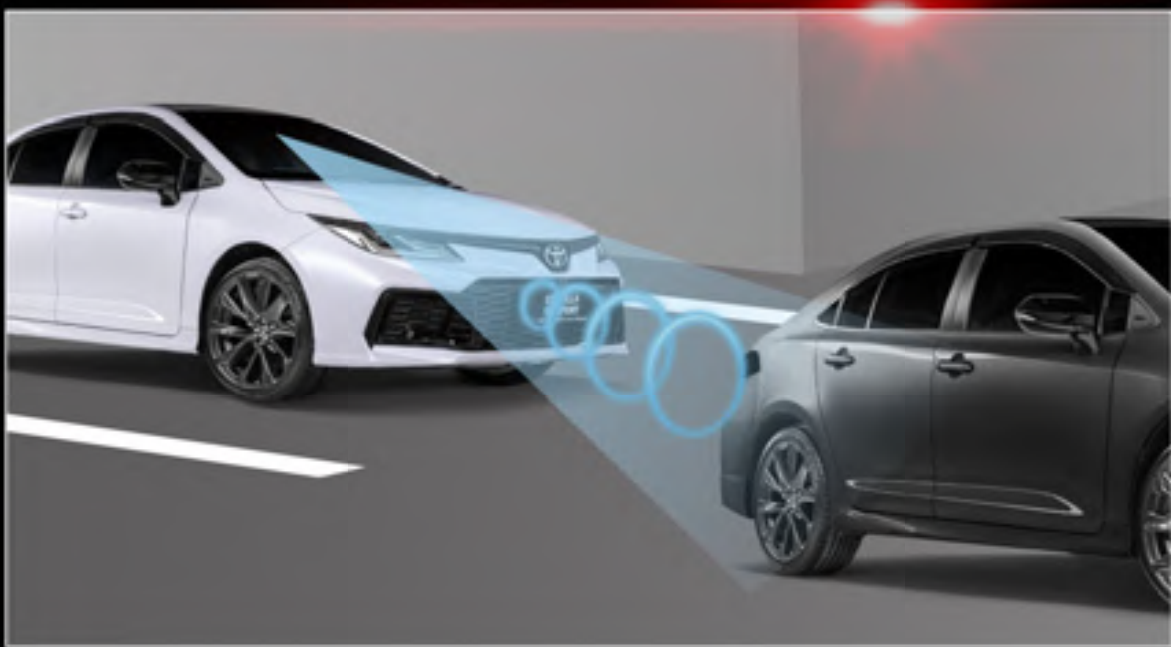

10-SPEED SPORT SEQUENTIAL SHIFTMATIC

The transmission has been upgraded from a 7-speed to a finely-tuned 10-speed CVT, delivering shorter response times between gear shifts and improved alignment with engine RPM. This fuels the driver with a surge of acceleration, enabling quicker overtakes and a more engaging drive.

**ENHANCED ELECTRIC
POWER
STEERING (EPS)**

EPS helps the driver feel in control of the road with responsive steering and smoother driving making the road feel secure.

**ENHANCED SPORT
MODE TUNING**

Dynamic performance with quicker acceleration and effortlessly smooth cornering.

04 SAFETY

TOYOTA SAFETY SENSE

PRE-COLLISION SYSTEM (PCS)*
Avoids or mitigates frontal collisions by alerting the driver and automatically applying the brakes when there is a risk of collision.

LANE DEPARTURE ALERT (LDA)*
Alerts and assists when you are out of the lane unintentionally. Less swaying, smoother driving.

DYNAMIC RADAR CRUISE CONTROL (DRCC) FOR ALL SPEEDS*
Maintains a safe distance with preceding vehicle and brakes automatically when the car ahead stops.

AUTOMATIC HIGH BEAM (AHB)*
Automatically switches between high beam and low beam as needed to provide maximum road visibility.