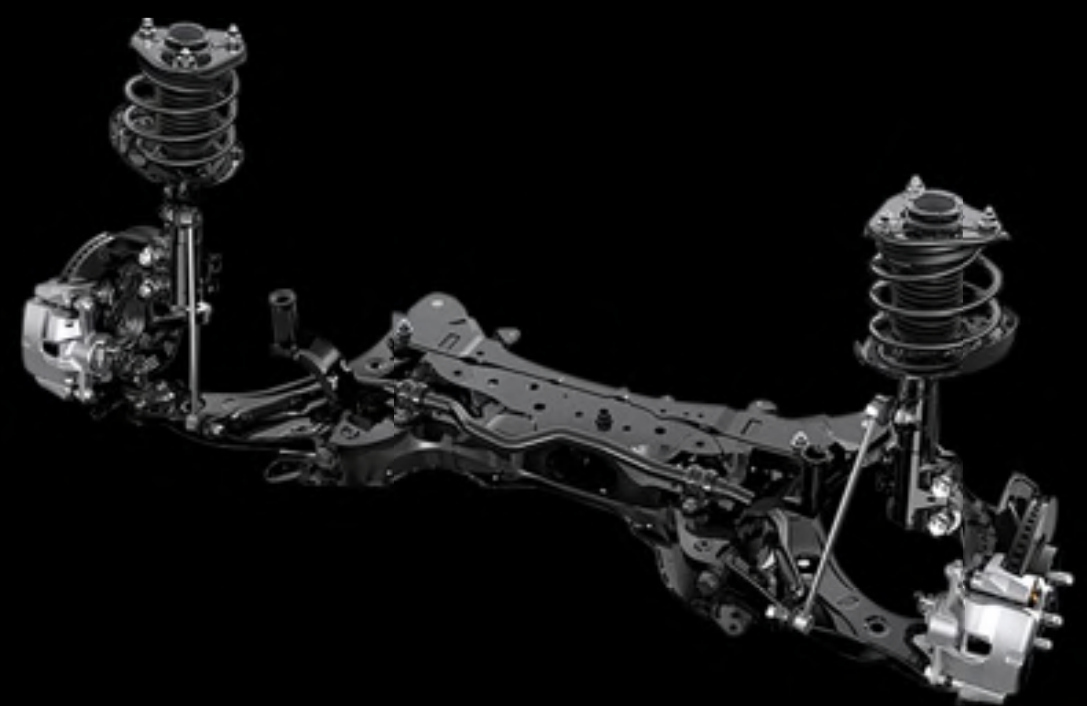

Suede-trimmed seats and bold red seatbelts bring an energy that matches the car's performance.

03

PERFORMANCE

Enjoy sport-tuned suspension with the 1.8L DOHC Dual VVT-i engine and drive modes that adapt to your style, with precision steering and a low centre of gravity for ultimate control.

ENHANCED AERODYNAMICS

Redesigned airflow channels and rear spoiler increase stability and control for better performance.

1.8L ENGINE WITH VVT-i TECHNOLOGY

Delivers a smooth, responsive drive tailored for both city streets and highways.

TNGA PLATFORM

Reinforced vehicular body designed to optimise visibility, stability and agility.

DOUBLE WISHBONE REAR SUSPENSION

Enhanced linear steering response during a mid-to-high speed cornering, giving you superior ride comfort.